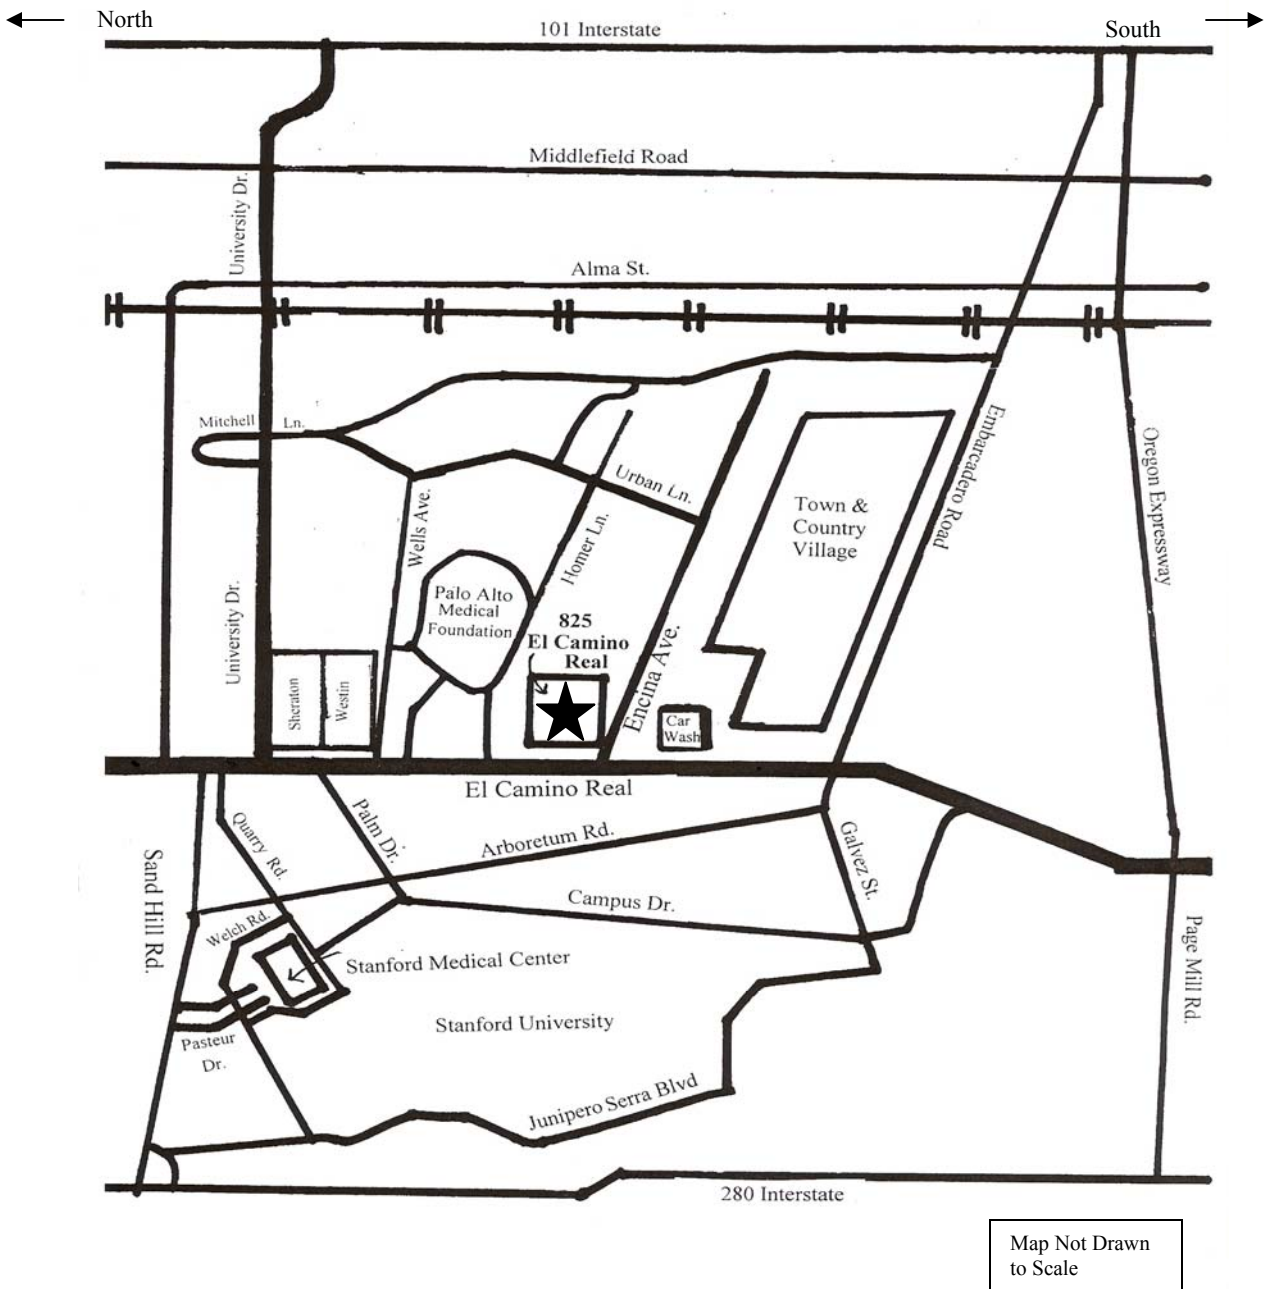

DRIVING DIRECTIONS TO 825 El Camino Real

Highway 101:

Take the Embarcadero Avenue West exit towards Stanford University.

Turn right onto El Camino Real.

Go past the Town and Country shopping center.

825 El Camino is past the car wash at the corner of Encina Avenue and El Camino.

To access our parking lot, turn right on Encina and then take your first left into our parking lot.

Highway 280:

Take the Sand Hill Road East exit.

Turn right when it dead ends onto El Camino Real.

Make a U-turn at Galvez St. (traffic light).

Go past the Town and Country shopping center.

825 El Camino is past the car wash at the corner of Encina Avenue and El Camino.

To access our parking lot, turn right on Encina and then take your first left into our parking lot.